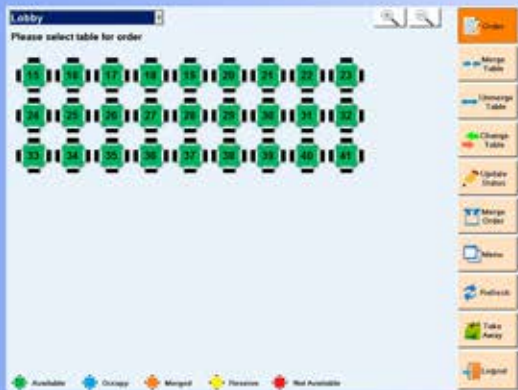

All In One POS System

All in one Pos Terminal PT-6515 Features

- Intel Celeron processor J1900, Elegant, compact fanless design
- Integrated Triple track MSR
- integrated 80mm Thermal Printer, Choice of Front Paper out of Rear Paper out
- 2x20 VFD Customer display, Choice of integrated Customer Display 2x20 VFD or 7" LDC (Option)
- Design with easy cable management
- WLAN, FRID (Optional)
- Integrated Dual Display (Option)

15" TFT LCD
Touch Screen

Integrated 2 x 20VFD
Integrated 7" LCD (optional)

Integrated Dual Display
with Adjustable Pole
(option)

Rear Paper
out printer

System Features

iMetrics Point Of Sales (iPOS) is designed to be simple and easy to use! It is a great solution to maximize your business efficiency and delivers visible benefits. It provides you the ability to quickly train a new cashier or manager.

Food Court & Retail Module

Restaurant Module

Back Office Module

POS Functionalities

- Barcode Scanning Sales
- PLU Sales - unlimited number of items
- Open Price Sales
- Condiment Sales
- Promotion Sales
- Table Map Management -for table service environment
- Kitchen Order - To send items to the respective printers
- Pre Paid facilities - Stored Value Cards System
- Item and Total Discount - % and \$ Discounts
- Multiple Payment Mode
- Multiple Price Levels
- Refund Item or Receipt
- Open Drawer
- Cash Out
- Cash In drawer - Declare cash in drawer at POS